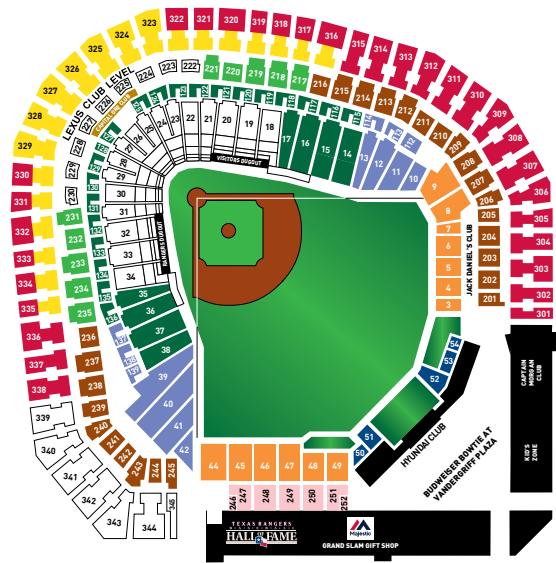

### MAY

SUN	MON	TUE	WED	THU	FRI	SAT
1 LAA 2:05	TOR 7:05	TOR 7:05	TOR 7:05	TOR 7:05	DET 7:05	DET 7:05
8 DET 8:05	CWS 7:05	CWS 7:05	CWS 7:05	CWS 7:05	TOR 7:05	TOR 7:05
15 TOR 8:05	OAK 7:05	OAK 7:05	OAK 7:05	OAK 7:05	HOU 7:05	HOU 7:05
22 HOU 8:05	LAA 7:05	LAA 7:05	LAA 7:05	LAA 7:05	PIT 7:05	PIT 8:15
29 PIT 8:05	CLE 7:05	CLE 7:05				

### AUGUST

SUN	MON	TUE	WED	THU	FRI	SAT
		BAL 7:05	BAL 7:05	BAL 7:05	HOU 7:05	HOU 7:05
7 HOU 8:05	COL 7:05	COL 7:05	COL 7:05	COL 7:05	DET 7:05	DET 7:05
14 DET 8:05	OAK 7:05	OAK 7:05	OAK 7:05	OAK 7:05	TB 7:05	TB 7:05
21 TB 8:05	CIN 7:05	CIN 7:05	CIN 7:05	CIN 7:05	CLE 7:05	CLE 7:05
28 CLE 8:05	SEA 7:05	SEA 7:05	SEA 7:05	SEA 7:05		

### JUNE

SUN	MON	TUE	WED	THU	FRI	SAT
			1 CLE 7:05	2 SEA 7:05	3 SEA 8:05	
5 SEA 8:05	HOU 7:05	HOU 7:05	HOU 7:05	HOU 7:05	SEA 7:05	SEA 7:05
12 SEA 8:05	OAK 7:05	OAK 7:05	OAK 7:05	OAK 7:05	STL 7:05	STL 7:05
19 STL 8:05	CIN 7:05	CIN 7:05	CIN 7:05	CIN 7:05	BOS 7:05	BOS 8:20
26 BOS 8:05	NYN 7:05	NYN 7:05	NYN 7:05	NYN 7:05		

SCHEDULE SUBJECT TO CHANGE

2016 SEATING AREA	ROOKIE	ALL-STAR	HALL OF FAME	GATE PRICE	PREMIER GATE PRICE*
Lexus Club Box	\$44	\$51	\$66	\$66	\$73
Lower Box	\$44	\$50	\$65	\$64	\$71
Cholula All You Can Eat Porch**	\$38	\$44	\$50	\$48	\$53
Corner Box	\$31	\$35	\$45	\$46	\$51
Lower Reserved	\$22	\$25	\$30	\$34	\$37
Outfield Plaza	\$22	\$25	\$30	\$34	\$37
Lexus Club Terrace	\$19	\$20	\$25	\$31	\$34
Upper Box	\$14	\$15	\$20	\$24	\$26
Upper Reserved	\$12	\$13	\$15	\$17	\$19