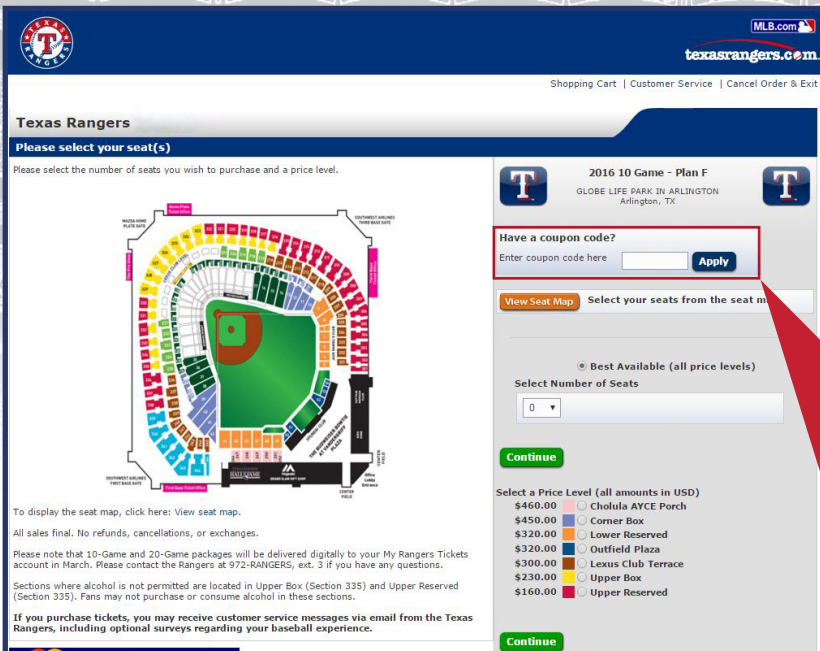

# COMMUNITY & BUSINESS DISCOUNTS

**BECAUSE OF YOUR AFFILIATION WITH A LOCAL ORGANIZATION OR BUSINESS, YOU'RE ELIGIBLE FOR A DISCOUNT OFF THE GATE PRICE FOR INDIVIDUAL TICKETS TO SELECT TEXAS RANGERS GAMES. TO ORDER TICKETS, VISIT [texasrangers.com/tickets](http://texasrangers.com/tickets).**