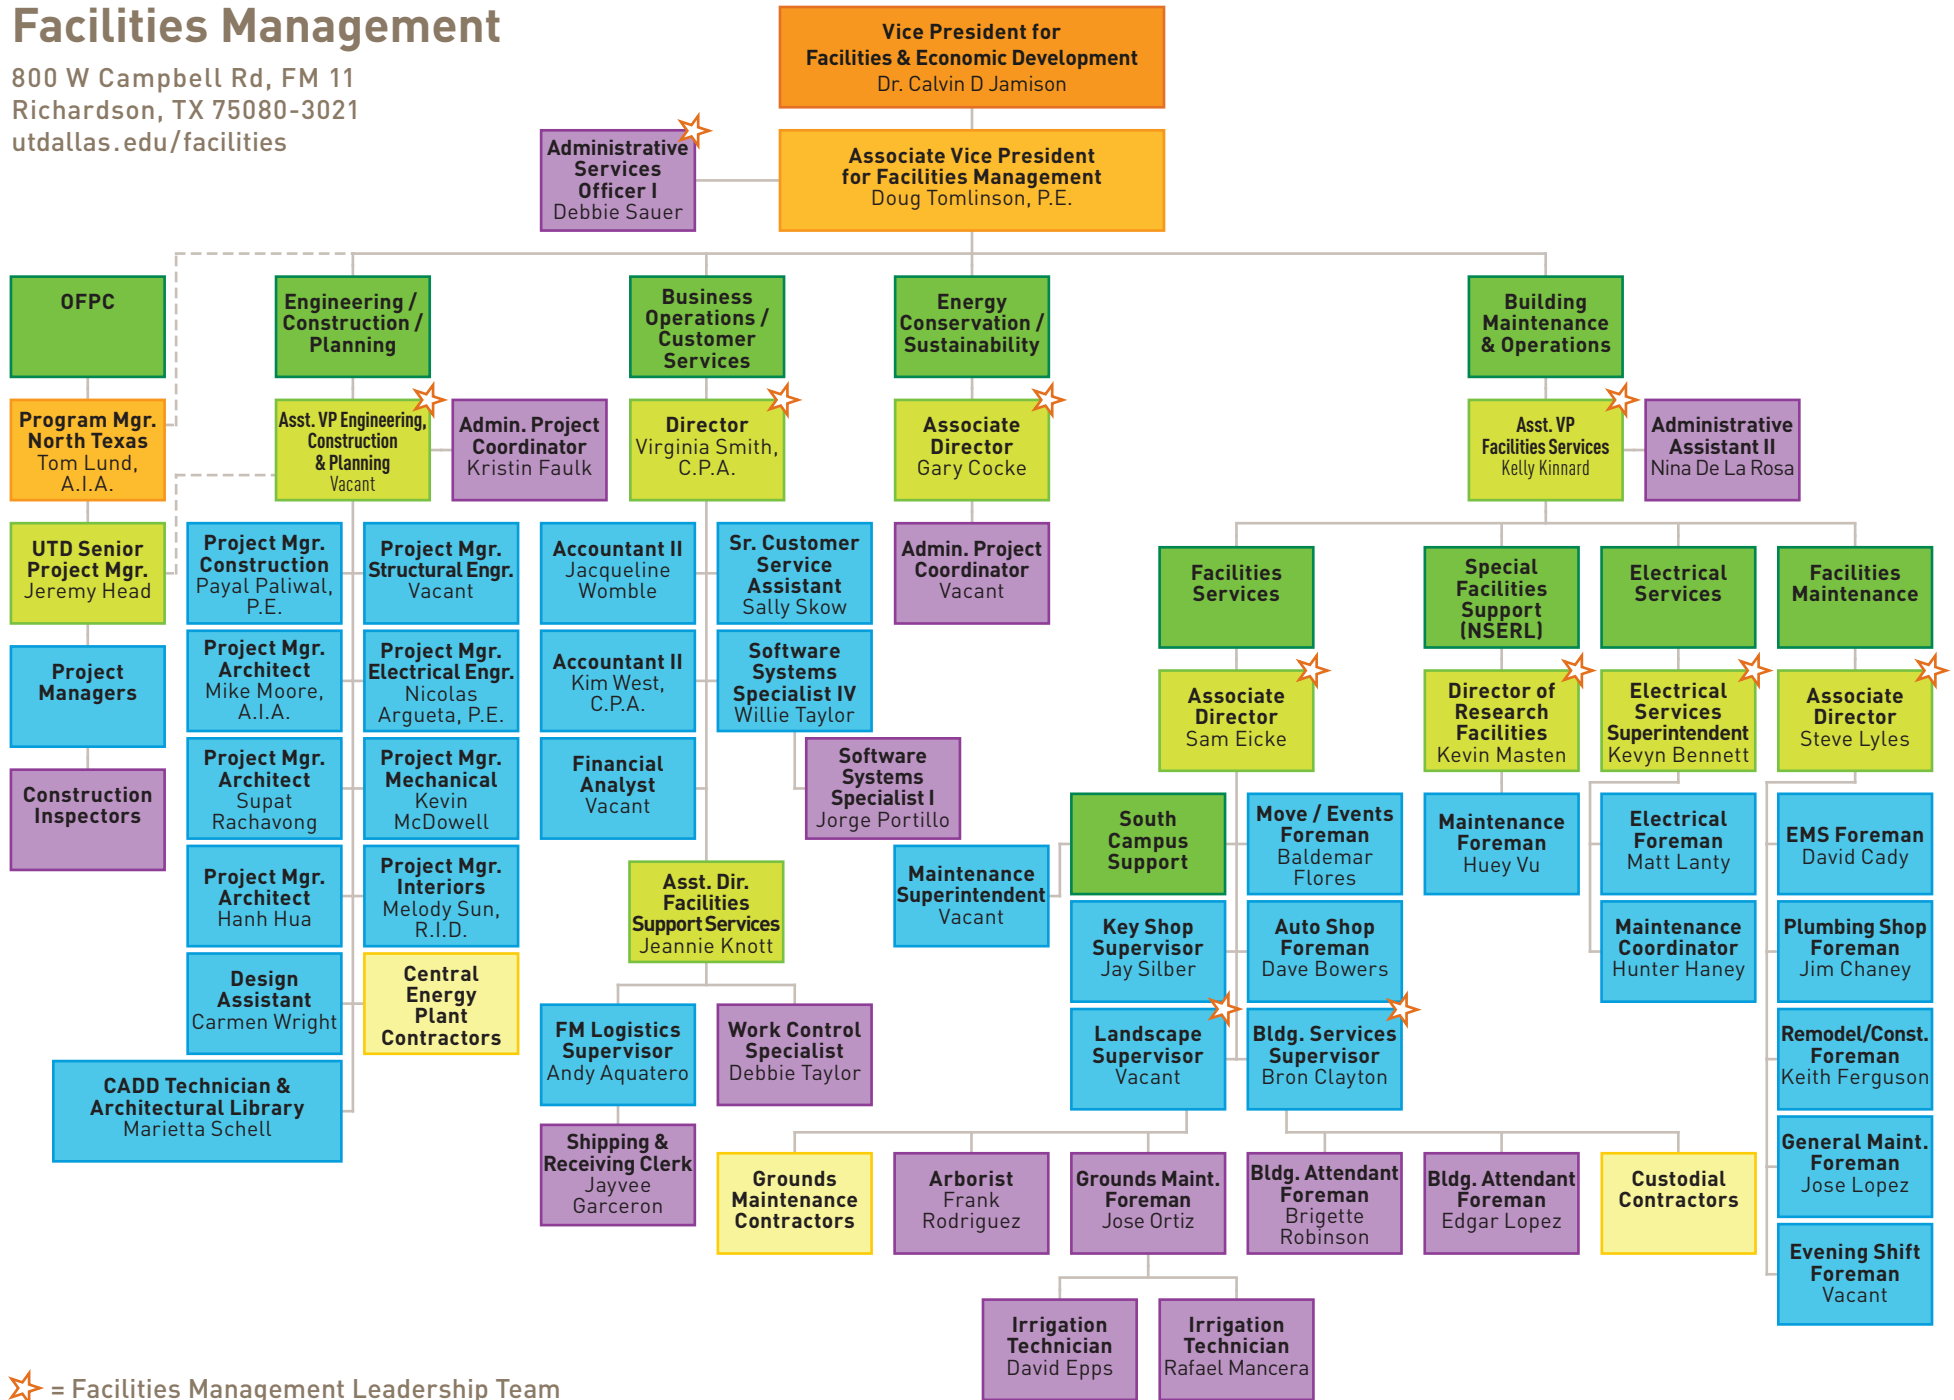

Facilities Management

800 W Campbell Rd, FM 11
Richardson, TX 75080-3021
utdallas.edu/facilities

★ = Facilities Management Leadership Team