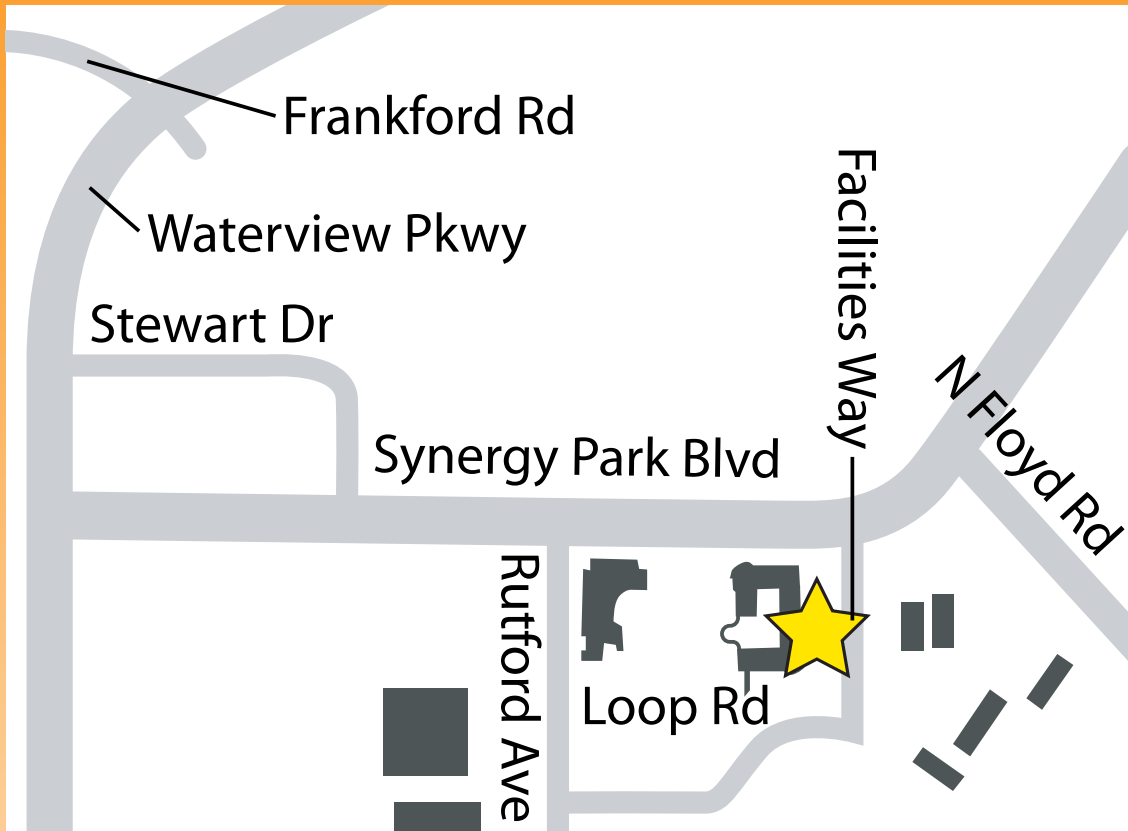

Callier Center Richardson

2895 Facilities Way, Richardson, TX 75080 | (972) 883-3630

From President George Bush Turnpike (Toll Road)

1. Exit Independence/Waterview Parkway
2. Head south on Waterview Parkway
3. Turn left (east) on Synergy Park Boulevard
4. Turn right on Facilities Way
5. Take the first right turn into the parking lot and then an immediate left
6. The Callier Center is located on the right side of the road

From US Hwy 75

1. Exit Campbell Road
2. Turn west on Campbell Road
3. In approximately two miles, turn right (north) on North Floyd Road
4. Turn left at Synergy Park Boulevard
5. Take the first left turn onto Facilities Way
6. Turn right into the parking lot and then immediately left
7. The Callier Center is located on the right side of the road

CALLIER CENTER
FOR COMMUNICATION DISORDERS

Callier Center Richardson

2895 Facilities Way, Richardson, TX 75080 | (972) 883-3630

From President George Bush Turnpike (Toll Road)

1. Exit Independence/Waterview Parkway
2. Head south on Waterview Parkway
3. Turn left (east) on Synergy Park Boulevard
4. Turn right on Facilities Way
5. Take the first right turn into the parking lot and then an immediate left
6. The Callier Center is located on the right side of the road