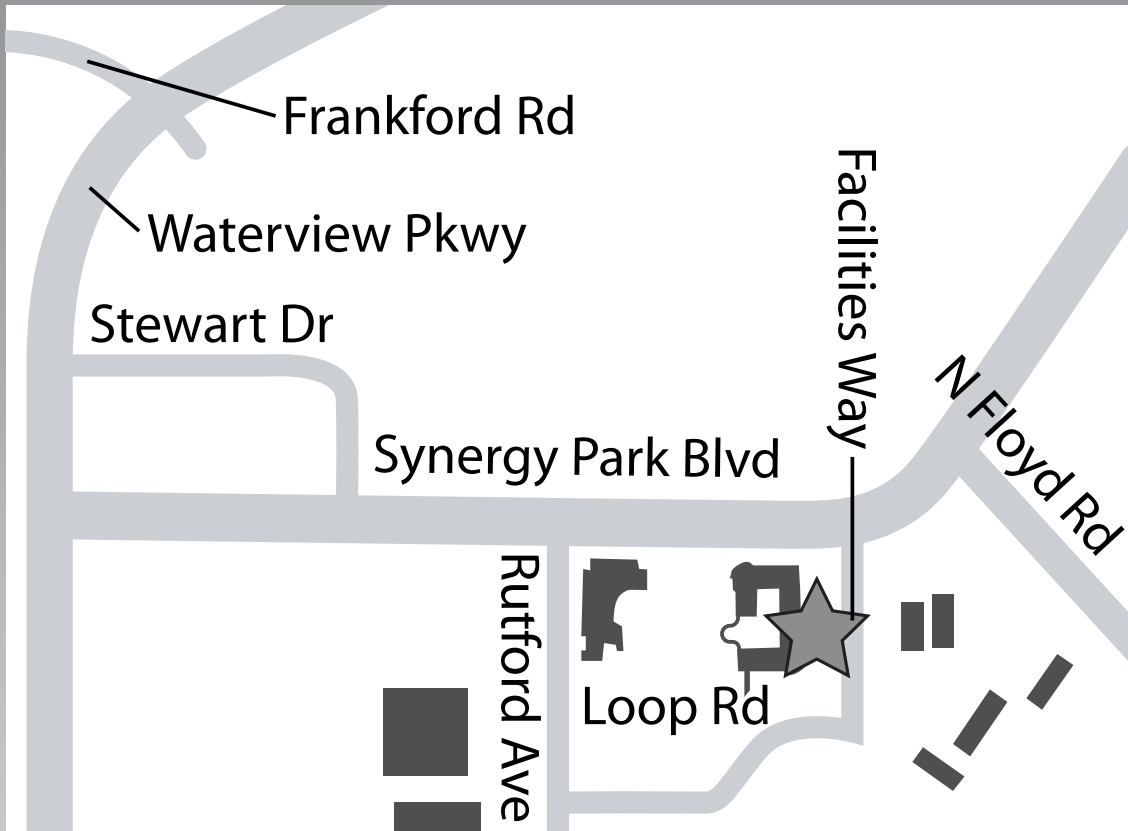

Callier Center Richardson

2895 Facilities Way, Richardson, TX 75080 | (972) 883-3630

From President George Bush Turnpike (Toll Road)

1. Exit Independence/Waterview Parkway
2. Head south on Waterview Parkway
3. Turn left (east) on Synergy Park Boulevard
4. Turn right on Facilities Way
5. Take the first right turn into the parking lot and then an immediate left
6. The Callier Center is located on the right side of the road

From US Hwy 75

1. Exit Campbell Road
2. Turn west on Campbell Road
3. In approximately two miles, turn right (north) on North Floyd Road
4. Turn left at Synergy Park Boulevard
5. Take the first left turn onto Facilities Way
6. Turn right into the parking lot and then immediately left
7. The Callier Center is located on the right side of the road

CALLIER CENTER
FOR COMMUNICATION DISORDERS

Callier Center Richardson

2895 Facilities Way, Richardson, TX 75080 | (972) 883-3630

From President George Bush Turnpike (Toll Road)

1. Exit Independence/Waterview Parkway
2. Head south on Waterview Parkway
3. Turn left (east) on Synergy Park Boulevard
4. Turn right on Facilities Way
5. Take the first right turn into the parking lot and then an immediate left
6. The Callier Center is located on the right side of the road